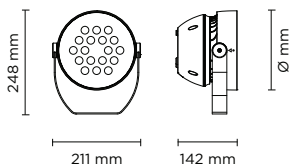

Technical features

Technical data

IP Rating	IP66
IK Rating	08
Material	High corrosion resistance die-cast copper-free aluminum body
Coating	Polyester powder coating with phosphochromating pre-finish
Light source	OSRAM OSOLON SSL 80 LED
Screws	Stainless steel
Transformer	Built-in or remote, as per customer preference
Gasket	Silicone rubber
Glass	Tempered
Power cable	1 mt. power cable included

Technical data

Wattage 36 WATT

Light source NR. 18 OSRAM LED

Gross weight 2,60 Kg

101806		BEAMER-30 RGBW
light source	light beam options	lumen output (lm)
3000°K warm-white		
high-power led	8° / 15° / 30° / 45° / 60° / 15x60° / 20x40°	3.989
4000°K neutral-white		
high-power led	8° / 15° / 30° / 45° / 60° / 15x60° / 20x40°	4.986

Technical data

Wattage 60 WATT

Light source NR. 30 OSRAM LED

Gross weight 5,20 Kg

101807		BEAMER-48 RGBW
light source	light beam options	lumen output (lm)
3000°K warm-white		
high-power led	8° / 15° / 30° / 45° / 60° / 15x60° / 20x40°	5.124
4000°K neutral-white		
high-power led	8° / 15° / 30° / 45° / 60° / 15x60° / 20x40°	6.405

Technical data

Wattage 100 WATT

Light source NR. 48 OSRAM LED

Gross weight 7,30 Kg

101808		BEAMER-60 RGBW
light source	light beam options	lumen output (lm)
3000°K warm-white		
high-power led	8° / 15° / 30° / 45° / 60° / 15x60° / 20x40°	9.906
4000°K neutral-white		
high-power led	8° / 15° / 30° / 45° / 60° / 15x60° / 20x40°	12.383