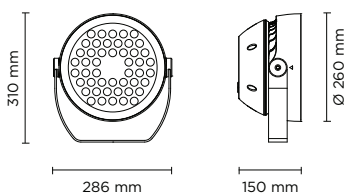

101805		BEAMER-18 RGBW
light source	light beam options	lumen output (lm)
3000°K warm-white		
high-power led	8° / 15° / 30° / 45° / 60° / 15x60° / 20x40°	2.206
4000°K neutral-white		
high-power led	8° / 15° / 30° / 45° / 60° / 15x60° / 20x40°	2.758

Technical data

Wattage 36 WATT

Light source NR. 18 OSRAM LED

Gross weight 2,60 Kg

101806		BEAMER-30 RGBW
light source	light beam options	lumen output (lm)
3000°K warm-white		
high-power led	8° / 15° / 30° / 45° / 60° / 15x60° / 20x40°	3.989
4000°K neutral-white		
high-power led	8° / 15° / 30° / 45° / 60° / 15x60° / 20x40°	4.986

Technical data

Wattage 60 WATT

Light source NR. 30 OSRAM LED

Gross weight 5,20 Kg

101807		BEAMER-48 RGBW
light source	light beam options	lumen output (lm)
3000°K warm-white		
high-power led	8° / 15° / 30° / 45° / 60° / 15x60° / 20x40°	5.124
4000°K neutral-white		
high-power led	8° / 15° / 30° / 45° / 60° / 15x60° / 20x40°	6.405

Technical data

Wattage 100 WATT

Light source NR. 48 OSRAM LED

Gross weight 7,30 Kg

101808		BEAMER-60 RGBW
light source	light beam options	lumen output (lm)
3000°K warm-white		
high-power led	8° / 15° / 30° / 45° / 60° / 15x60° / 20x40°	9.906
4000°K neutral-white		
high-power led	8° / 15° / 30° / 45° / 60° / 15x60° / 20x40°	12.383