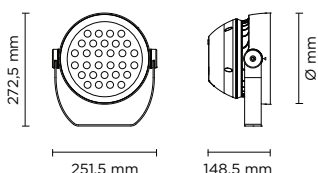

101805		BEAMER-18 RGBW
light source	light beam options	lumen output (lm)
3000°K warm-white		
high-power led	8° / 15° / 30° / 45° / 60° / 15x60° / 20x40°	2.206
4000°K neutral-white		
high-power led	8° / 15° / 30° / 45° / 60° / 15x60° / 20x40°	2.758

Technical data

Wattage 36 WATT

Light source NR. 18 OSRAM LED

Gross weight 2,60 Kg

101806		BEAMER-30 RGBW
light source	light beam options	lumen output (lm)
3000°K warm-white		
high-power led	8° / 15° / 30° / 45° / 60° / 15x60° / 20x40°	3.989
4000°K neutral-white		
high-power led	8° / 15° / 30° / 45° / 60° / 15x60° / 20x40°	4.986

Technical data

Wattage 60 WATT

Light source NR. 30 OSRAM LED

Gross weight 5,20 Kg

101807		BEAMER-48 RGBW
light source	light beam options	lumen output (lm)
3000°K warm-white		
high-power led	8° / 15° / 30° / 45° / 60° / 15x60° / 20x40°	5.124
4000°K neutral-white		
high-power led	8° / 15° / 30° / 45° / 60° / 15x60° / 20x40°	6.405

Technical data

Wattage 100 WATT

Light source NR. 48 OSRAM LED

Gross weight 7,30 Kg

101808		BEAMER-60 RGBW
light source	light beam options	lumen output (lm)
3000°K warm-white		
high-power led	8° / 15° / 30° / 45° / 60° / 15x60° / 20x40°	9.906
4000°K neutral-white		
high-power led	8° / 15° / 30° / 45° / 60° / 15x60° / 20x40°	12.383