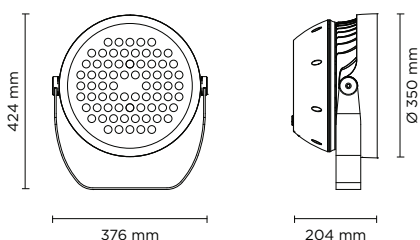

101805		BEAMER-18 RGBW
light source	light beam options	lumen output (lm)
3000°K warm-white		
high-power led	8° / 15° / 30° / 45° / 60° / 15x60° / 20x40°	2.206
4000°K neutral-white		
high-power led	8° / 15° / 30° / 45° / 60° / 15x60° / 20x40°	2.758

Technical data

Wattage 36 WATT

Light source NR. 18 OSRAM LED

Gross weight 2,60 Kg

101806		BEAMER-30 RGBW
light source	light beam options	lumen output (lm)
3000°K warm-white		
high-power led	8° / 15° / 30° / 45° / 60° / 15x60° / 20x40°	3.989
4000°K neutral-white		
high-power led	8° / 15° / 30° / 45° / 60° / 15x60° / 20x40°	4.986

Technical data

Wattage 60 WATT

Light source NR. 30 OSRAM LED

Gross weight 5,20 Kg

101807		BEAMER-48 RGBW
light source	light beam options	lumen output (lm)
3000°K warm-white		
high-power led	8° / 15° / 30° / 45° / 60° / 15x60° / 20x40°	5.124
4000°K neutral-white		
high-power led	8° / 15° / 30° / 45° / 60° / 15x60° / 20x40°	6.405

Technical data

Wattage 100 WATT

Light source NR. 48 OSRAM LED

Gross weight 7,30 Kg

101808		BEAMER-60 RGBW
light source	light beam options	lumen output (lm)
3000°K warm-white		
high-power led	8° / 15° / 30° / 45° / 60° / 15x60° / 20x40°	9.906
4000°K neutral-white		
high-power led	8° / 15° / 30° / 45° / 60° / 15x60° / 20x40°	12.383