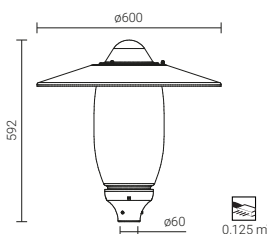

Fuse – type gG and GL

Luminaire	2A	4A	6A	10A	16A	20A	25A
AURIS LED	16	33	50	83	133	167	209