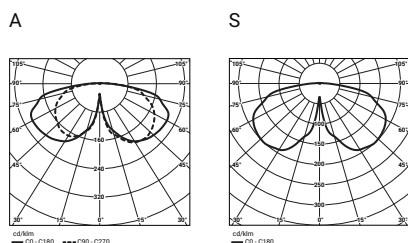

Acceptable quantity of luminaires AURIS LED on one circuit, protected by:

Overcurrent switches MCB type B or C

Luminaire	Typ	2A	4A	6A	10A	16A	20A	25A
AURIS LED	B	16	33	50	83	133	167	209
	C	16	33	50	83	133	167	209