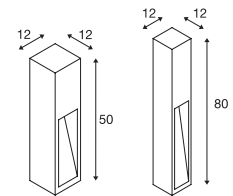

Lamp details

11W max.
Ø: 4.8 cm max. L: 13.9 cm max.
optional: LED

Variant	Item no.
E27 TC(...)SE H: 50 cm 12.5 kg	
■ rusty iron	229410
E27 TC(...)SE H: 80 cm 18.5 kg	
■ rusty iron	229411

RUSTY SLOT 50/80

A-A++ Range A++-E

LED INSIDE

- Rusty steel
- Each fitting is unique
- Extraordinary lighting effect

Product details

220-240V ~50/60Hz
Total consumption: 8.6W
Material: FeCSi steel/plastic PC

Dimensioned drawing

Note

Open cable end

Recommended accessories

■ IP68 connection box, 3-pole

Item no. 228730

□ Earth spike

Item no. 231230

Variant	Item no.
30lm 3000K CRI>80 H: 50 cm 12.5 kg	
■ rusty iron	233447
30lm 3000K CRI>80 H: 80 cm 18.5 kg	
■ rusty iron	233457