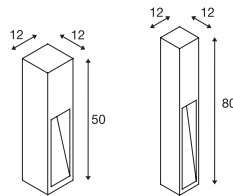

231440 506

229411 507

RUSTY SLOT 50/80 E27

A-A++ Range A++-E

- Rusty steel
- Each fitting is unique
- Extraordinary lighting effect

Product details

230V ~50Hz
Material: FeCSi-steel

Dimensioned drawing

Lamp details

11W max.
Ø: 4.8 cm max. L: 13.9 cm max.
optional: LED

Variant	Item no.
E27 TC(...)SE H: 50 cm 12.5 kg	
■ rusty iron	229410
E27 TC(...)SE H: 80 cm 18.5 kg	
■ rusty iron	229411

RUSTY SLOT 50/80

A-A++ Range A++-E

LED INSIDE

- Rusty steel
- Each fitting is unique
- Extraordinary lighting effect

Product details

220-240V ~50/60Hz
Total consumption: 8.6W
Material: FeCSi steel/plastic PC

Dimensioned drawing