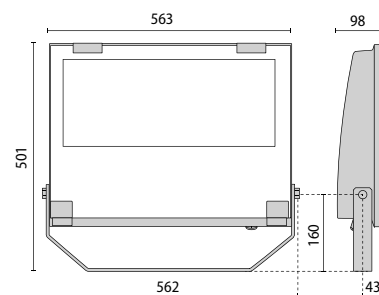

GUELL 3
A/W

GUELL 3
A50/W

GUELL 3
S/W

Possibility of AC/DC versions in accordance with EN 5012 and VDE 0108 (contact the company).

GUELL 3 S/W

IK07 3J xx5

LAMPHOLDER	WATTAGE	CLASS	⚡	CRI	KELVIN	COS φ ≥ 0,9	OPTIC	OPTIC BEAM	LIGHTSOURCE LUMEN OUTPUT	LUMINAIRE LUMEN OUTPUT	L	B	LIFETIME	COLOUR/ RAL	PART NUMBER
Power LED dimmable 1-10 V 220-240 V 50/60 Hz															
LED	317 W	I		80	4000	•	S/W	-	44312 lm	36028 lm	70	10	130000 h	●	06171694
LED	238 W	I		80	4000	•	S/W	-	33234 lm	26947 lm	70	10	130000 h	●	06172894