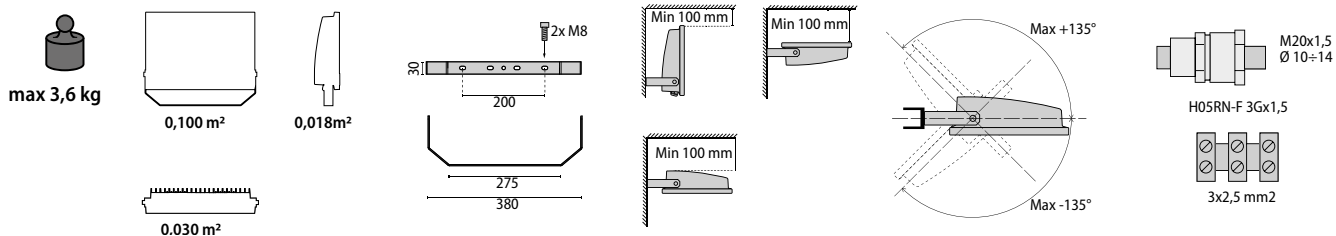

GUELL 2
S/W

GUELL 2
A/W

GUELL 2
C/I

AC/DC Possibility of AC/DC versions in accordance with EN 5012 and VDE 0108 (contact the company).

GUELL 2 S/W

IK07 3J xx5

LAMPHOLDER	WATTAGE	CLASS		CRI	KELVIN	COS φ ≥ 0,9	OPTIC	OPTIC BEAM	LIGHTSOURCE LUMEN OUTPUT	LUMINAIRE LUMEN OUTPUT	L	B	LIFETIME	COLOUR/ RAL	PART NUMBER
Power LED 220-240 V 50/60 Hz															
LED	133 W	I		80	4000	•	S/W	-	20380 lm	13804 lm	70	10	125000 h	●	3100132
LED	105 W	I		80	4000	•	S/W	-	14552 lm	11863 lm	70	10	130000 h	●	06094094
LED	78 W	I		80	4000	•	S/W	-	11116 lm	9520 lm	70	10	150000 h	●	06094294

GUELL 2 A/W

IK07 3J xx5

LAMPHOLDER	WATTAGE	CLASS		CRI	KELVIN	COS φ ≥ 0,9	OPTIC	OPTIC BEAM	LIGHTSOURCE LUMEN OUTPUT	LUMINAIRE LUMEN OUTPUT	L	B	LIFETIME	COLOUR/ RAL	PART NUMBER
Power LED 220-240 V 50/60 Hz															
LED	133 W	I		80	4000	•	A40/W	-	20380 lm	13446 lm	70	10	125000 h	●	3100129
LED	105 W	I		80	4000	•	A40/W	-	14552 lm	11551 lm	70	10	130000 h	●	06094494
LED	78 W	I		80	4000	•	A40/W	-	11116 lm	9289 lm	70	10	150000 h	●	06094694