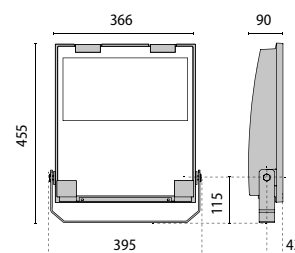

AC/DC

Possibility of AC/DC versions in accordance with EN 5012 and VDE 0108 (contact the company).