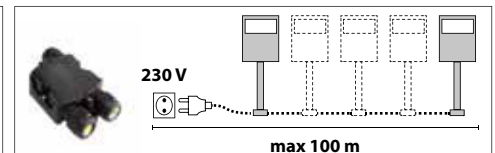

OPTIONAL ACCESSORIES

DESCRIPTION	COLOR	PART NUMBER
GUELL 2		
Protective grid GUELL 2		14173502
Connection box IP 66		14174220
Wall support 500 mm/19.69" GUELL 1/2	●	14173394
Wall support 1000 mm/39.37" GUELL 1/2	●	14173494
Single pole top support GUELL 2	●	14174094
Double pole top support GUELL 2	●	14174194
Reinforcing bracket GUELL 2 in painted steel. Used to fasten the floodlight with a single screw in the centre of the bracket.	●	14460594
GUELL 2 A/W - GUELL 2 S/W		
Soft glass GUELL 2	●	14173994
GUELL 2 A/W		
Cover GUELL 2 Asymmetrical	●	14173694
Louvre GUELL 2 Asymmetrical		14173820
GUELL 2 S/W		
Louvre GUELL 2 Symmetrical		14173720
GUELL 2 C/I		
GUELL 2/C GR-94 frosted glass.	●	14476794

14174220