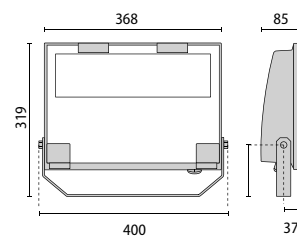

GUELL 2
S/W

GUELL 2
A/W

GUELL 2
C/I

AC/DC Possibility of AC/DC versions in accordance with EN 5012 and VDE 0108 (contact the company).

GUELL 2 S/W

IK07 3J xx5

LAMPHOLDER	WATTAGE	CLASS		CRI	KELVIN	COS φ ≥ 0,9	OPTIC	OPTIC BEAM	LIGHTSOURCE LUMEN OUTPUT	LUMINAIRE LUMEN OUTPUT	L	B	LIFETIME	COLOUR/ RAL	PART NUMBER
Power LED 220-240 V 50/60 Hz															
LED	133 W	I		80	4000	•	S/W	-	20380 lm	13804 lm	70	10	125000 h	●	3100132
LED	105 W	I		80	4000	•	S/W	-	14552 lm	11863 lm	70	10	130000 h	●	06094094
LED	78 W	I		80	4000	•	S/W	-	11116 lm	9520 lm	70	10	150000 h	●	06094294