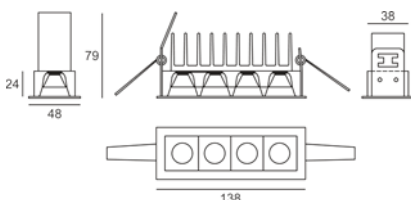

LED MODULE | MODUŁ LED

1670.41123.**Y.Z** 4x1,2W | 350mA | 456lm | 3000K
1670.41124.____ 4x1,2W | 350mA | 456lm | 4000K

1670.41223.____ 4x2,2W | 700mA | 776lm | 3000K
1670.41224.____ 4x2,2W | 700mA | 776lm | 4000K

Y - lenses | soczewki:

06 = 6°
15 = 15°
25 = 25°