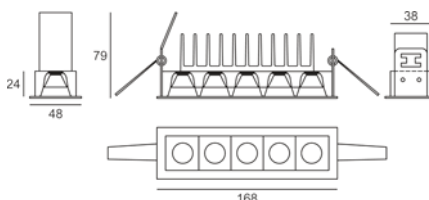

LED MODULE | MODUŁ LED

1670.51123.**Y.Z** 5x1,2W | 350mA | 570lm | 3000K
1670.51124.____ 5x1,2W | 350mA | 570lm | 4000K

1670.51223.____ 5x2,2W | 700mA | 970lm | 3000K
1670.51224.____ 5x2,2W | 700mA | 970lm | 4000K

Y - lenses | soczewki:

06 = 6°
15 = 15°
25 = 25°