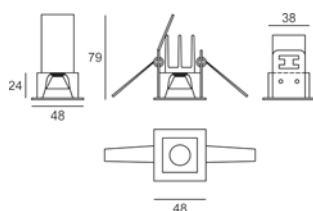

**Y - lenses | soczewki:**

06 = 6°  
15 = 15°  
25 = 25°

LED INCLUDED

options:  
opcje: