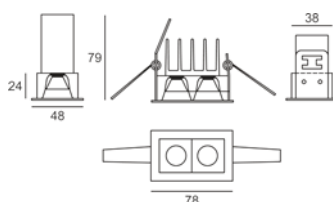

LED MODULE | MODUŁ LED

1670.21123.**Y.Z** 2x1,2W | 350mA | 228lm | 3000K
1670.21124.____ 2x1,2W | 350mA | 228lm | 4000K

1670.21223.____ 2x2,2W | 700mA | 388lm | 3000K
1670.21224.____ 2x2,2W | 700mA | 388lm | 4000K

Y - lenses | soczewki:

06 = 6°
15 = 15°
25 = 25°

LED INCLUDED

options:
opcje:

LED MODULE | MODUŁ LED

1670.31123.**Y.Z** 3x1,2W | 350mA | 342lm | 3000K
1670.31124.____ 3x1,2W | 350mA | 342lm | 4000K

1670.31223.____ 3x2,2W | 700mA | 582lm | 3000K
1670.31224.____ 3x2,2W | 700mA | 582lm | 4000K

Y - lenses | soczewki:

06 = 6°
15 = 15°
25 = 25°