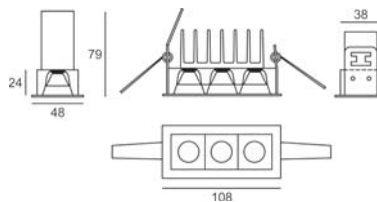

DEEP FLAME

* choose color (only frame) on page 211 | kolory do wyboru (tylko ramka) na str. 211

LED INCLUDED

options:
opcje:

LED MODULE | MODUŁ LED

1670.11123.**Y.Z** 1x1,2W | 350mA | 114lm | 3000K
1670.11124.____ 1x1,2W | 350mA | 114lm | 4000K

1670.11223.____ 1x2,2W | 700mA | 194lm | 3000K
1670.11224.____ 1x2,2W | 700mA | 194lm | 4000K

Y - lenses | soczewki:

06 = 6°
15 = 15°
25 = 25°

LED INCLUDED

options:
opcje:

LED MODULE | MODUŁ LED

1670.21123.**Y.Z** 2x1,2W | 350mA | 228lm | 3000K
1670.21124.____ 2x1,2W | 350mA | 228lm | 4000K

1670.21223.____ 2x2,2W | 700mA | 388lm | 3000K
1670.21224.____ 2x2,2W | 700mA | 388lm | 4000K

Y - lenses | soczewki:

06 = 6°
15 = 15°
25 = 25°

LED INCLUDED

options:
opcje:

LED MODULE | MODUŁ LED

1670.31123.**Y.Z** 3x1,2W | 350mA | 342lm | 3000K
1670.31124.____ 3x1,2W | 350mA | 342lm | 4000K

1670.31223.____ 3x2,2W | 700mA | 582lm | 3000K
1670.31224.____ 3x2,2W | 700mA | 582lm | 4000K

Y - lenses | soczewki:

06 = 6°
15 = 15°
25 = 25°

LED INCLUDED

options:
opcje:

LED MODULE | MODUŁ LED

1670.41123.**Y.Z** 4x1,2W | 350mA | 456lm | 3000K
1670.41124.____ 4x1,2W | 350mA | 456lm | 4000K

1670.41223.____ 4x2,2W | 700mA | 776lm | 3000K
1670.41224.____ 4x2,2W | 700mA | 776lm | 4000K

Y - lenses | soczewki:

06 = 6°
15 = 15°
25 = 25°

LED INCLUDED

options:
opcje:

LED MODULE | MODUŁ LED

1670.51123.**Y.Z** 5x1,2W | 350mA | 570lm | 3000K
1670.51124.____ 5x1,2W | 350mA | 570lm | 4000K

1670.51223.____ 5x2,2W | 700mA | 970lm | 3000K
1670.51224.____ 5x2,2W | 700mA | 970lm | 4000K

Y - lenses | soczewki:

06 = 6°
15 = 15°
25 = 25°

AKCESORIES | AKCESORIA

FEEDERS | ZASILCZE

1670.0008.350	8W | 350mA	1670.0016.700	16W | 700mA
1670.0016.350	16W | 350mA	1670.0025.700	25W | 700mA
1670.0035.350	35W | 350mA	1670.0040.700	40W | 700mA
1670.0100.350	100W | 350mA	1670.0060.700	60W | 700mA
		1670.0100.700	100W | 700mA