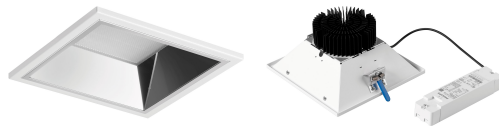

PRODUCT DETAILS