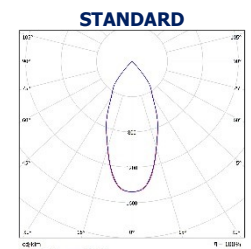

Available accessories:

Product: Suspension MTG KIT SUSI
Description: Suspension wire set "I" type, 1.5m adjustable, 1pcs
*note - 1pcs MTG KIT SUSI for one fitting required